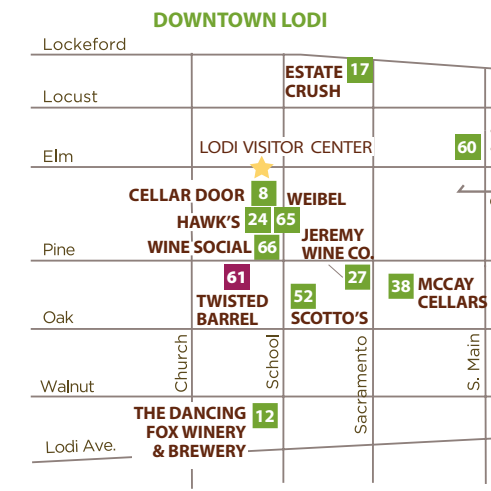

61 Twisted Barrel Winery
112 W. Pine St., Lodi
twistedbarrelwinery.com
209-334-2554
Tasting: Sun, Mon, & Thur 1-6pm, Fri-Sat 12-8pm

62 Upstream Wines at Watts Winery
17036 N. Locust Tree Rd., Lodi
upstreamwines.com
209-570-3857 or 209-368-2974
Tasting: Fri-Sun 12-5pm

63 Van Ruiten Family Winery
340 W. Hwy. 12, Lodi
vrwinery.com
209-334-5722
Tasting: Daily 11am-5pm

64 Viaggio Estate & Winery
100 E. Taddei Rd., Acampo
viaggiowinery.com
209-333-0431
Tasting: Sat-Thur 11am-5pm, Fri 11am-8pm

65 Weibel Family Vineyards & Winery
9 N. School St., Lodi
weibel.com
209-370-6013
Tasting: Sun-Tues 11am-6pm, Wed 11am-7pm, Thur-Sat 11am-8pm

66 Wine Social
7 N. School St., Lodi
lodiwinesocial.com
209-224-5740
Tasting: Wed & Thur 2-8pm, Fri 2-10pm, Sat 11am-10pm, Sun 11am-6pm
Features: Six Hands, Sorelle

67 Woodbridge by Robert Mondavi
5950 E. Woodbridge Rd., Acampo
woodbridgewines.com
209-365-8139
Tasting: Daily 10:30am-4:30pm
Tours: Daily 9:30am & 1:30pm

68 Woodbridge Uncorked
18911 N. Lower Sacramento Rd., Woodbridge
woodbridgeuncorked.com
209-333-8463
Tasting: Wed 3-8pm, Thur & Fri 3-9pm, Sat 12-9pm, Sun 12-5pm
Features: Brave Horse Winery, Grady Family Wines, Hunter's Oak Vineyard, Maley Brothers, Soulmates Wines, Weibel Family Vineyards, & Carol Shelton Wines

Map courtesy of Lodi Winegrape Commission. Amendments made with permission.

33 Lone Grape Winery
12470 Locke Rd., Lockeford
lonegrapewinery.com
209-269-3701
Tasting: Fri-Sun 11am-5pm

34 The Lucas Winery
18196 N. Davis Rd., Lodi
lucaswinery.com
209-368-2006
Tasting: Wed-Fri 12-4:30pm, Sat & Sun 11am-4:30pm

35 LVVR Sparkling Cellars
12470 Locke Rd., Lockeford
lvvrsparkling.com
209-727-6062
Tasting: Fri-Sun 12-5pm & by appointment

36 m2 Wines
2900 E. Peltier Rd., Acampo
m2wines.com
209-339-1071
Tasting: Thur-Mon 11am-5pm

37 Macchia
7099 E. Peltier Rd., Acampo
macchiawines.com
209-333-2600
Tasting: Daily 11am-5pm

38 Maley Brothers
Located at Woodbridge Uncorked
woodbridgeuncorked.com
209-200-1959
Tasting: Daily 11am-5pm

38 McCay Cellars
100 S. Sacramento St., Lodi
mccaycellars.com
209-368-WINE (9463)
Tasting: Daily 11am-5pm

39 McConnell Estates
10686 W. Stockton Blvd., Elk Grove
mcconnellestates.com
916-685-5368
Tasting: Fri-Sun 11am-5pm, Fri Summer (May-Oct.) 11am-9pm

40 Mettler Family Vineyards
7889 E. Harney Ln., Lodi
mettlerwine.com
209-369-3045
Tasting: Thur-Mon 11am-5pm

41 Michael David Winery
4580 W. Hwy. 12, Lodi
michaeldavidwinery.com
209-368-7384
Main Tasting Room: Daily 10am-5pm
Secondary Tasting Room: Fri-Sun 10am-5pm

42 Oak Farm Vineyards
23627 N. DeVries Rd., Lodi
oakfarmvineyards.com
209-365-6565
Tasting: Daily 11am-5pm
Tours: Daily by appointment

43 Oak Ridge Winery
6100 E. Hwy. 12 (Victor Rd.), Lodi
oakridgewinery.com
209-369-4769
Tasting: Tue-Sun 10am-5pm

44 Omega Cellars
13731 N. Hwy. 88, Lodi
omega-cellars.com
209-367-1910
Tasting: Mon-Wed by appointment, Thur-Sun 12-5pm

45 Paskett Winery
11070 E. Woodbridge Rd., Acampo
paskettwinery.com
209-200-1959
Tasting: Fri-Sun 11am-5pm

46 Peirano Estate Vineyards
21831 N. Hwy. 99, Acampo
peirano.com
209-369-9463
Tasting: Thur-Mon 11am-5pm

47 Peltier Winery
22150 N. Kennefick Rd., Acampo
peltierwinery.com
209-367-4882
Tasting: Daily 11am-4pm
Summer (May-Oct.) 11am-5pm

48 pondl Winery
665 W. Turner Rd., Lodi
pondlwine.com
209-367-3672
Tasting: Summer: Fri-Mon 12-6pm, Winter: Fri-Sun 12-5pm

49 PRIE Winery
15622 N. Alpine Rd., Lodi
priewinery.com
925-784-6197
Tasting: Fri-Sun 11am-5pm

50 Riaza Wines
2441 S. Stockton St., Lodi
riazawines.com
209-625-1103
Tasting: Fri-Sun 12-5pm, also by appointment

51 Ripken Vineyards & Winery
2472 W. Sargent Rd., Lodi
ripkenwine.com
209-367-WINE (9463)
Tasting: Fri-Sun 12-4pm

52 Scott's Wine & Cider
14 S. School St., Lodi
scottswineandcider.com
209-224-8590
Tasting: Wed & Thur 12-6pm, Fri 12-9pm, Sat & Sun 12-6pm

53 Sorelle Winery
9599 N. Hwy. 88, Stockton
sorellewinery.com
209-931-4350
Tasting: Mon & Thur 12-5pm, Fri 12-6pm, Sat & Sun 11am-5pm

54 Spenker Family Farm - Winery & Creamery
17303 N. DeVries Rd., Lodi
spenkerwinery.com
209-367-0467
Tasting: Sat & Sun 12-4pm